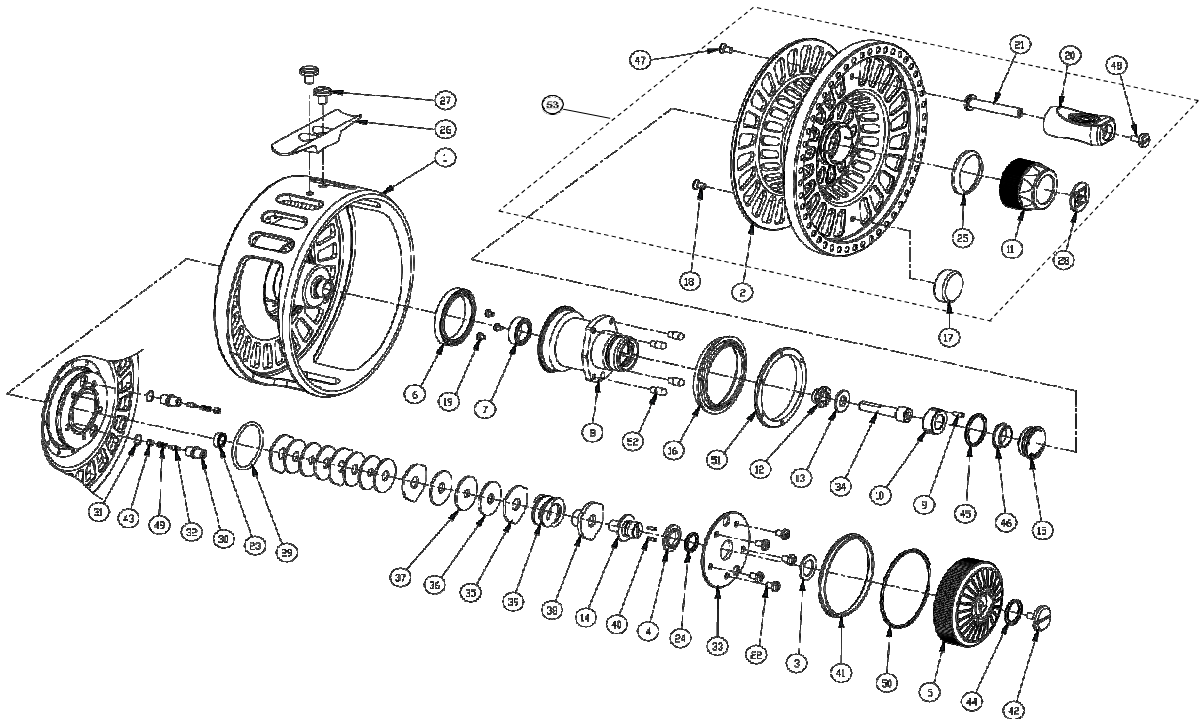

## SPARE PARTS LIST FOR HARDY FORTUNA X

#	DESCRIPTION	QTY	PART NUMBER				HARDY ITEM NO.			
			X1	X2	X3	X4	X1	X2	X3	X4
1	Frame	1	1376478	1377719	1377720	1377721	N/A	N/A	N/A	N/A
2	Spool	1	1377722	1377723	1377724	1377725	N/A	N/A	N/A	N/A
3	Drag Control Seal	1		1329127				HREFORX1SP01		
4	Frame Inner Seal	1		1329128				HREFORX1SP02		
5	Drag Knob	1	1329129		1329179		HREFORX1SP03		HREFORX3SP01	
6	Axle Rear Ball Bearing	1	1329130		1329180		HREFORX1SP04		HREFORX3SP02	
7	Axle Front Ball Bearing	1		1329131				HREFORX1SP05		
8	Spool Axle	1	1329132		1329181		HREFORX1SP06		HREFORX3SP03	
9	One Way Clutch Pin	1		1329133				HREFORX1SP07		
10	One Way Clutch	1		1329134				HREFORX1SP08		
11	Spool Release Nut	1		1329135				HREFORX1SP09		
12	Drag Compartment Screw	1		1329136				HREFORX1SP10		
13	Torsion Teflon Seal	1		1329137				HREFORX1SP11		
14	Drag Screw	1	1329138		1329182		HREFORX1SP12		HREFORX3SP04	
15	One Way Clutch Cover	1		1329139				HREFORX1SP13		
16	Rear Bearing Teflon Seal	1	1329140		1329183		HREFORX1SP14		HREFORX3SP05	
17	Counterweight	1	1329141		1329184		HREFORX1SP15		HREFORX3SP06	
18	Counterweight Screw	1		1329167				HREFORX1SP41		
19	Axle Front Ball Bearing Screw	3		1329142				HREFORX1SP16		
20	Handle(Round No.1)	1	1329143	N/A	N/A		HREFORX1SP17	N/A	N/A	
	Handle(Paddle No.2)	1	N/A	1329144	N/A		N/A	HREFORX1SP18	N/A	
	Handle(Paddle No.3&4)	1		N/A	1329200			N/A	HREFORX3SP22	
21	Handle Axle	1	1329145		1329185		HREFORX1SP19		HREFORX3SP07	
22	Drag Cover Plate Screws	5		1329146				HREFORX1SP20		
23	Drag Compartment Bearing	1		1329147				HREFORX1SP21		
24	Drag Screw O-Ring	1		1329148				HREFORX1SP22		
25	Spool Release Nut Nylon	1		1329149				HREFORX1SP23		
26	Foot	1	1329176	1329178	1329199	1329201	HREFORX1SP50	HREFORX2SP01	HREFORX3SP21	HREFORX4SP01
27	Foot Screw	2	1329150		1329186		HREFORX1SP24		HREFORX3SP08	
28	Castle & Fly Badge	1	1377726		1377727		N/A		N/A	
29	Front O-Seal	1	1329151		1329187		HREFORX1SP25		HREFORX3SP09	
30	Clicker Unit Compartment	2		1329152				HREFORX1SP26		
31	Clicker Compartment O-Ring	1		1329175				HREFORX1SP49		
32	Spool Clicker	2		1329153				HREFORX1SP27		
33	Drag Compartment Cover	1	1329154		1329188		HREFORX1SP28		HREFORX3SP10	
34	Torsion Drive	1	1329155		1329189		HREFORX1SP29		HREFORX3SP11	
35	Fixed Drag Washer	3	1329156		1329190		HREFORX1SP30		HREFORX3SP12	
36	Carbon Drag Washer	4	1329157		N/A		HREFORX1SP31		N/A	
	Carbon Drag Washer	6	N/A		1329191		N/A		HREFORX3SP13	
37	Rotary Drag Washer	3	1329158		N/A		HREFORX1SP32		N/A	
	Rotary Drag Washer	2	N/A		1329192		N/A		HREFORX3SP14	
38	Drag Nut	1	1329159		1329193		HREFORX1SP33		HREFORX3SP15	
39	Compression Spring	1	1329160		1329194		HREFORX1SP34		HREFORX3SP16	
40	Drag Knob Pin	2		1329161				HREFORX1SP35		
41	Drag Knob Outer Seal	1	1329162		1329195		HREFORX1SP36		HREFORX3SP17	
42	Drag Knob Screw	1		1329163				HREFORX1SP37		
43	Clicker Screw	2		1329164				HREFORX1SP38		
44	Drag Knob Screw O-Ring	1		1329165				HREFORX1SP39		
45	OWC Cover O-Ring	1		1329170				HREFORX1SP44		
46	Cover Insert - Teflon	1		1329166				HREFORX1SP40		
47	Handle Axle Screw	1		1329167				HREFORX1SP41		
48	Handle Screw	1		1329168				HREFORX1SP42		HREFORX3SP18
49	Clicker Compression Spring	2		1329169				HREFORX1SP43		
50	Drag Knob Outer O-Ring	1	1329171		1329197		HREFORX1SP45		HREFORX3SP19	
51	Rear Bearing Teflon Seal Retainer	1	1329174		1329198		HREFORX1SP48		HREFORX3SP20	
	Spool Drive Screw (Gold)	1	1329172		N/A		HREFORX1SP46		N/A	
52	Spool Drive Screw (Gold)	4	N/A		1329172		N/A		HREFORX1SP46	
	Spool Drive Screw (Titanium)	1	1329173		N/A		HREFORX1SP47		N/A	
53	Spare Spool	1	1377728	1377729	1377730	1377731	N/A	N/A	N/A	N/A